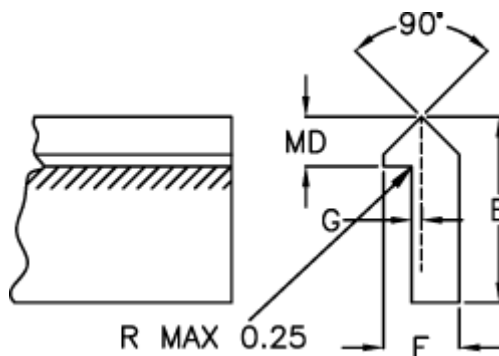

Data Sheet

Article number: 055612500

Description: Single edge track TS1 2500mm

Measures

E = 11.09

F = 4.74

G = 0.78

Kg/m = 0.272

MD(T) = 3.17